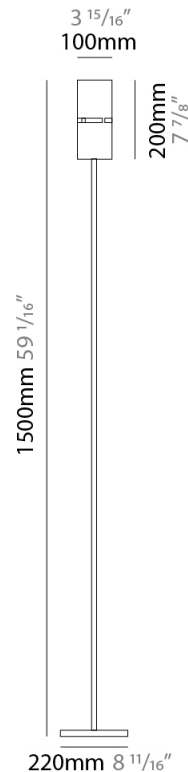

PROJECT	
TYPE	
SPECIFIER	
QUANTITY	
DATE	

LUZ OCULTA METAL PORTABLE

D54024-

base number   Finish
Options

1. To build a product code in our configurator select the specify button on the base model # product page
2. To build a manual product code on this datasheet choose from the options listed below in blue font and add the suffix to the base model #

GENERAL

Series: Luz Oculta
Subseries: Luz Oculta Metal
Brand: Fambuena
Division: Design
Mounting Type: Portable
Mounting Location: Floor
Subcategory: Floor

PHYSICAL

Shape: Cylinder
Diameter (mm): 100
Diameter (in): 3 ¹⁵/₁₆
Height (mm): 1500
Height (in): 59 ¹/₁₆
Light Distribution: Direct / Indirect
Fixture Finish: [BRA](#) / [BRZ](#) / [ABR](#)
Fixture Material: Metal
Upon Request: Bolt Down

ELECTRICAL

Number of Lamps: 1
Lamp Type: LED Retrofit
Lamp Shape: T4
Bulb Included: Bulb Not Included
Max. Wattage Per Lamp (W): 5
Lamp Base: G9
Input Voltage (V): 120

LED

OPTICAL

RATINGS AND CERTIFICATIONS

Certified By: Certified for North American Standards
IP rating: IP20